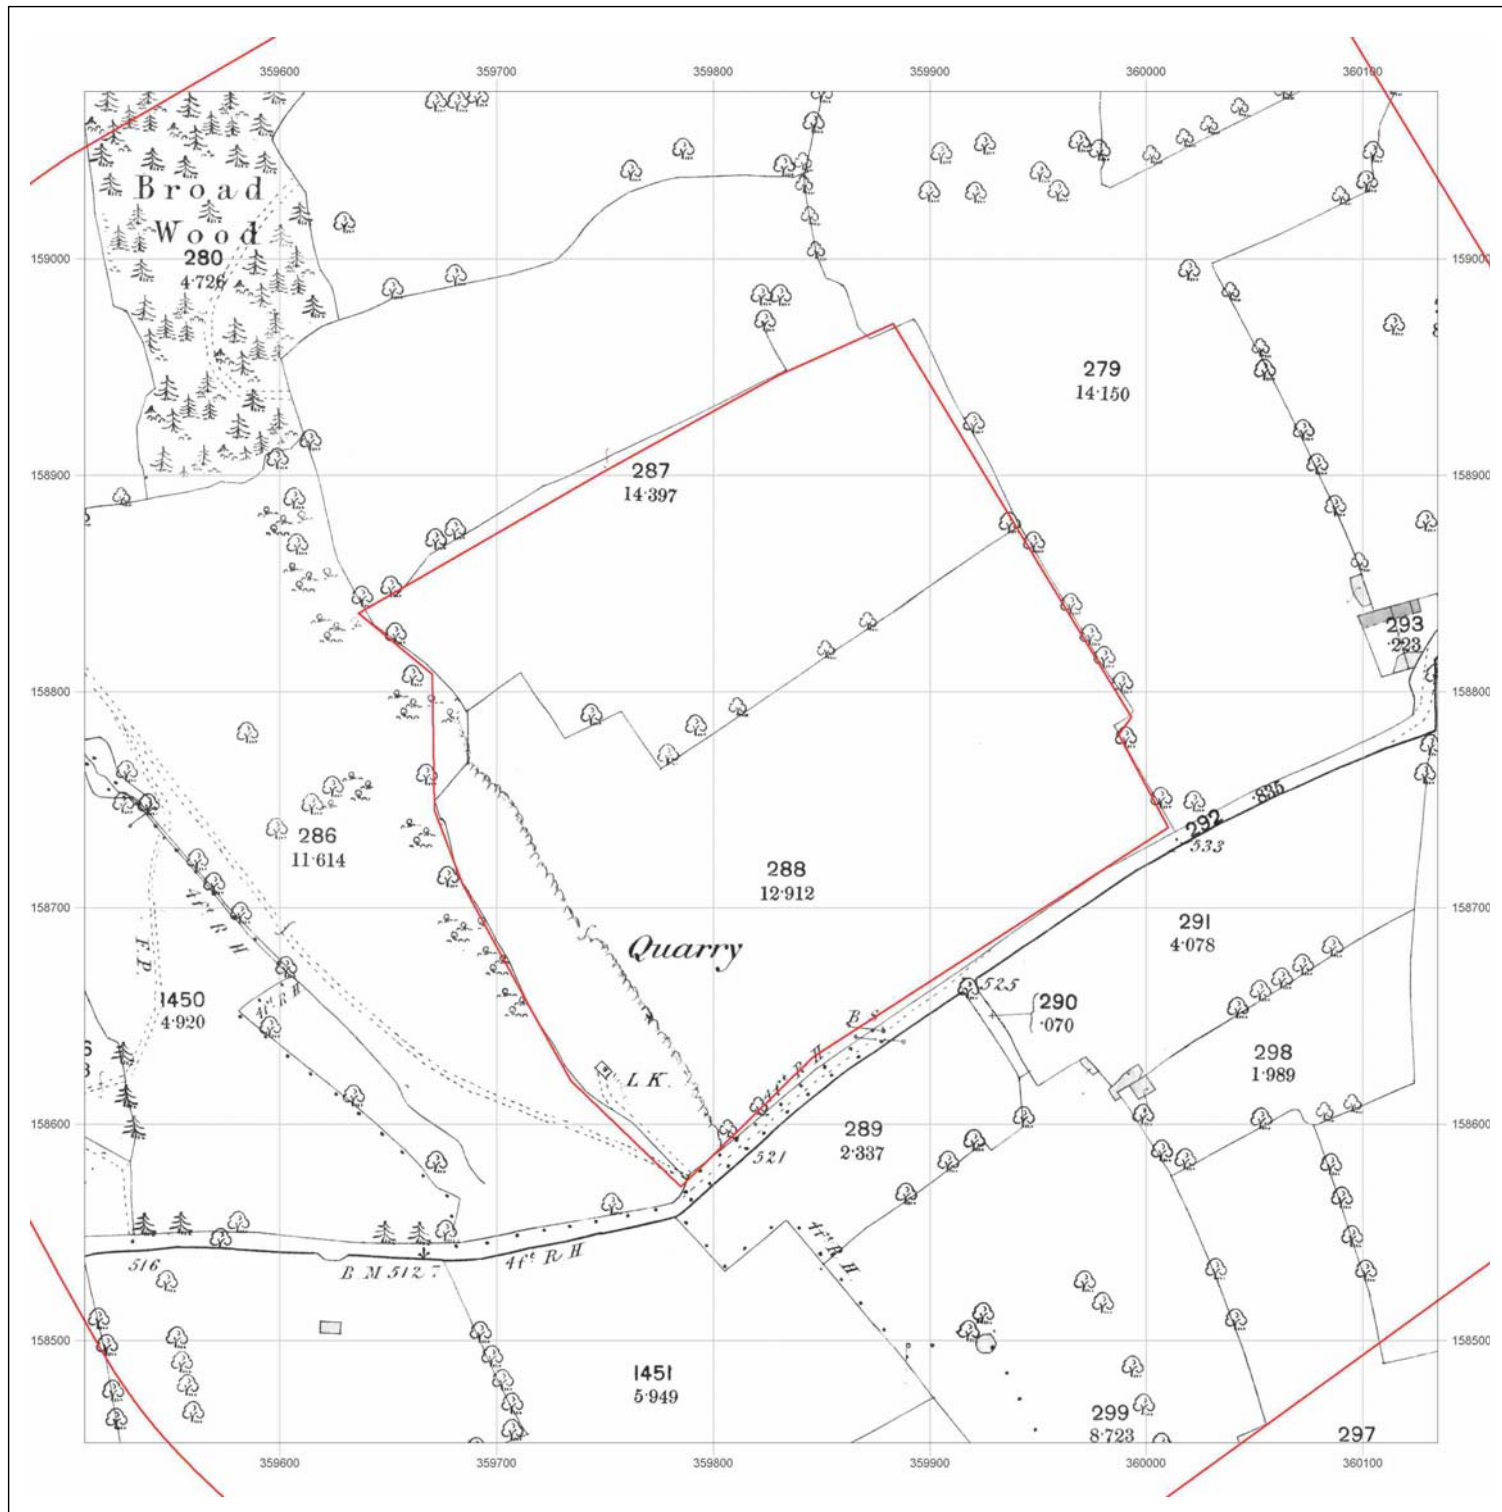

Site Details:
STOWEY QUARRY

Client Ref: 2055_126_STOWEY
Report Ref: HMD-188-1014614
Grid Ref: 359822, 158765

Map Name: County Series

Map date: 1885

Scale: 1:2,500

Printed at: 1:2,500