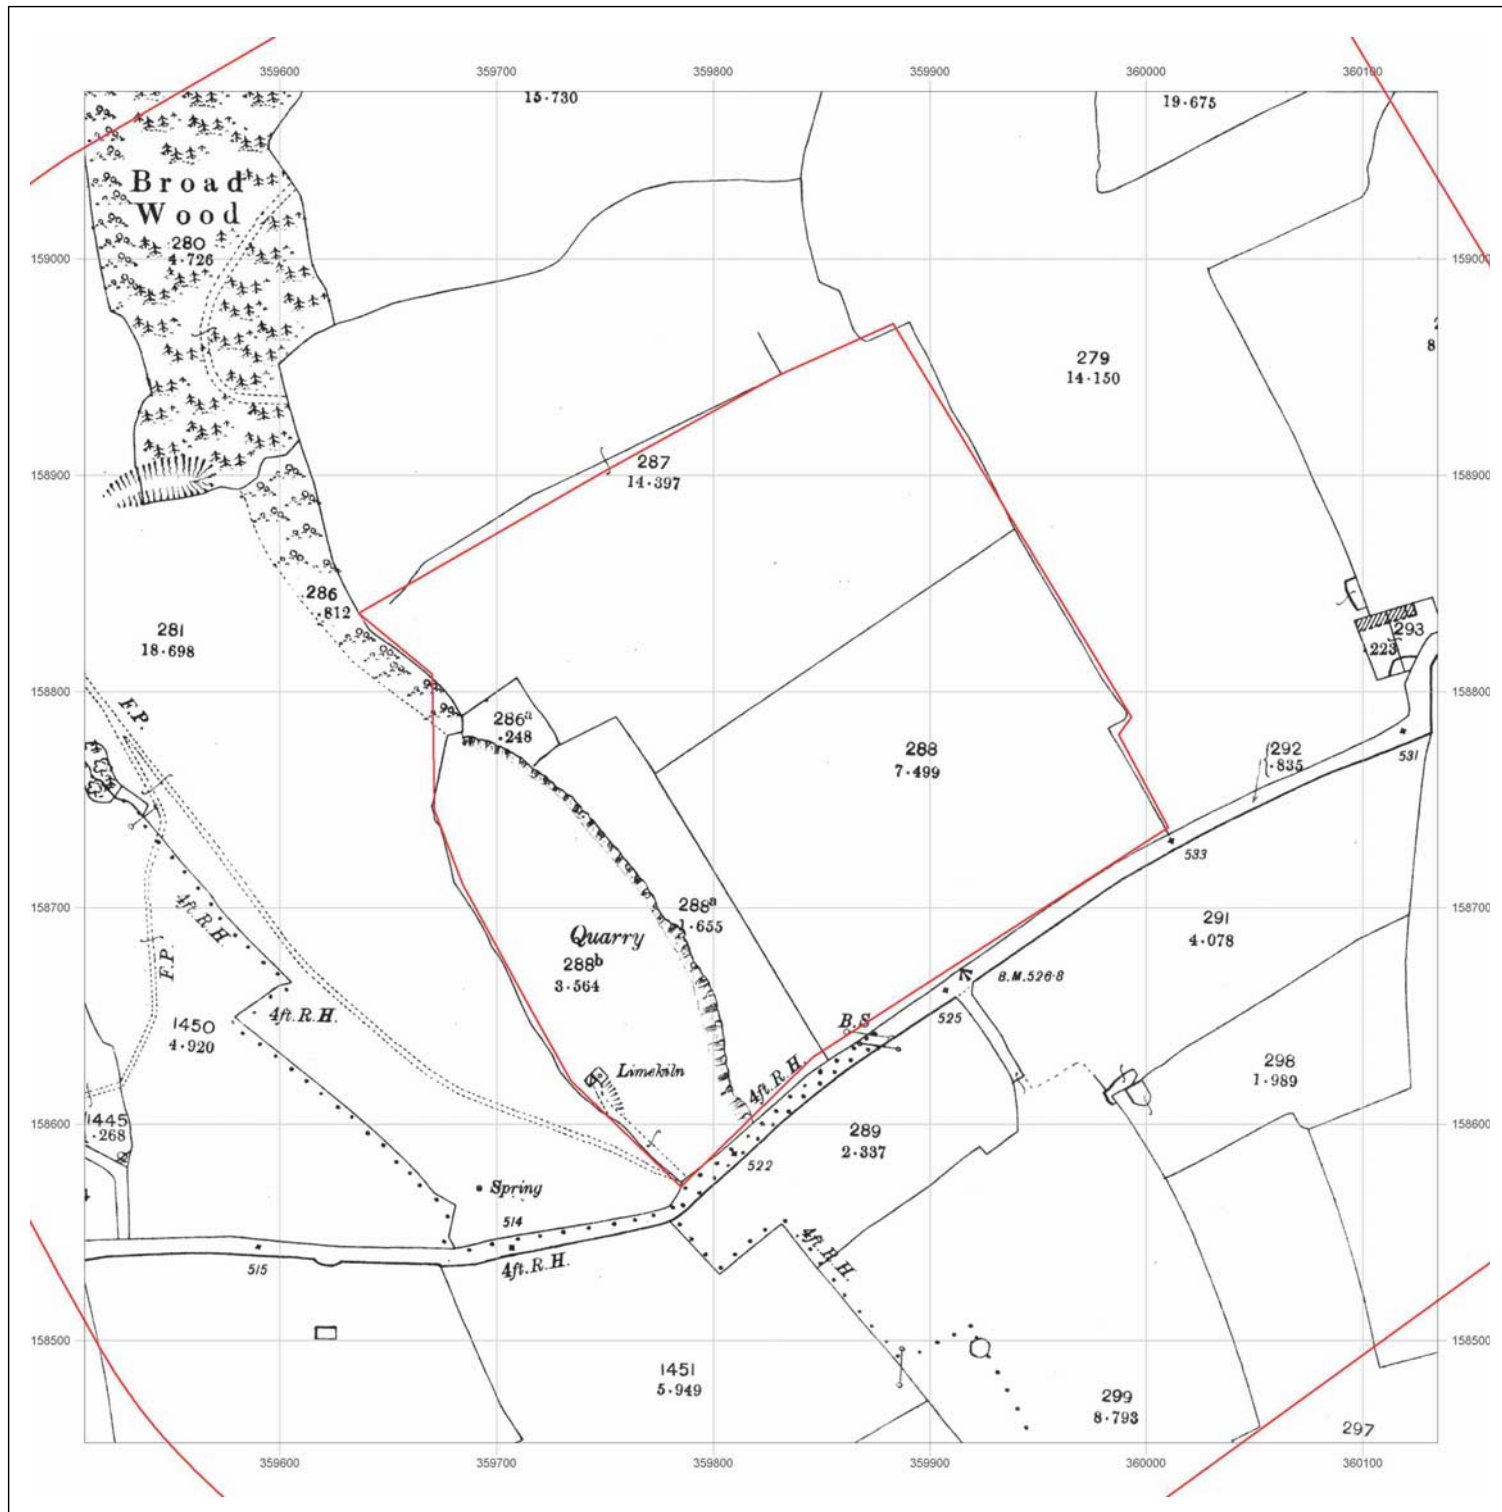

Site Details:

STOWEY QUARRY

Client Ref: 2055_126_STOWEY
Report Ref: HMD-188-1014614
Grid Ref: 359822, 158765

Map Name: County Series

Map date: 1904

Scale: 1:2,500

Printed at: 1:2,500