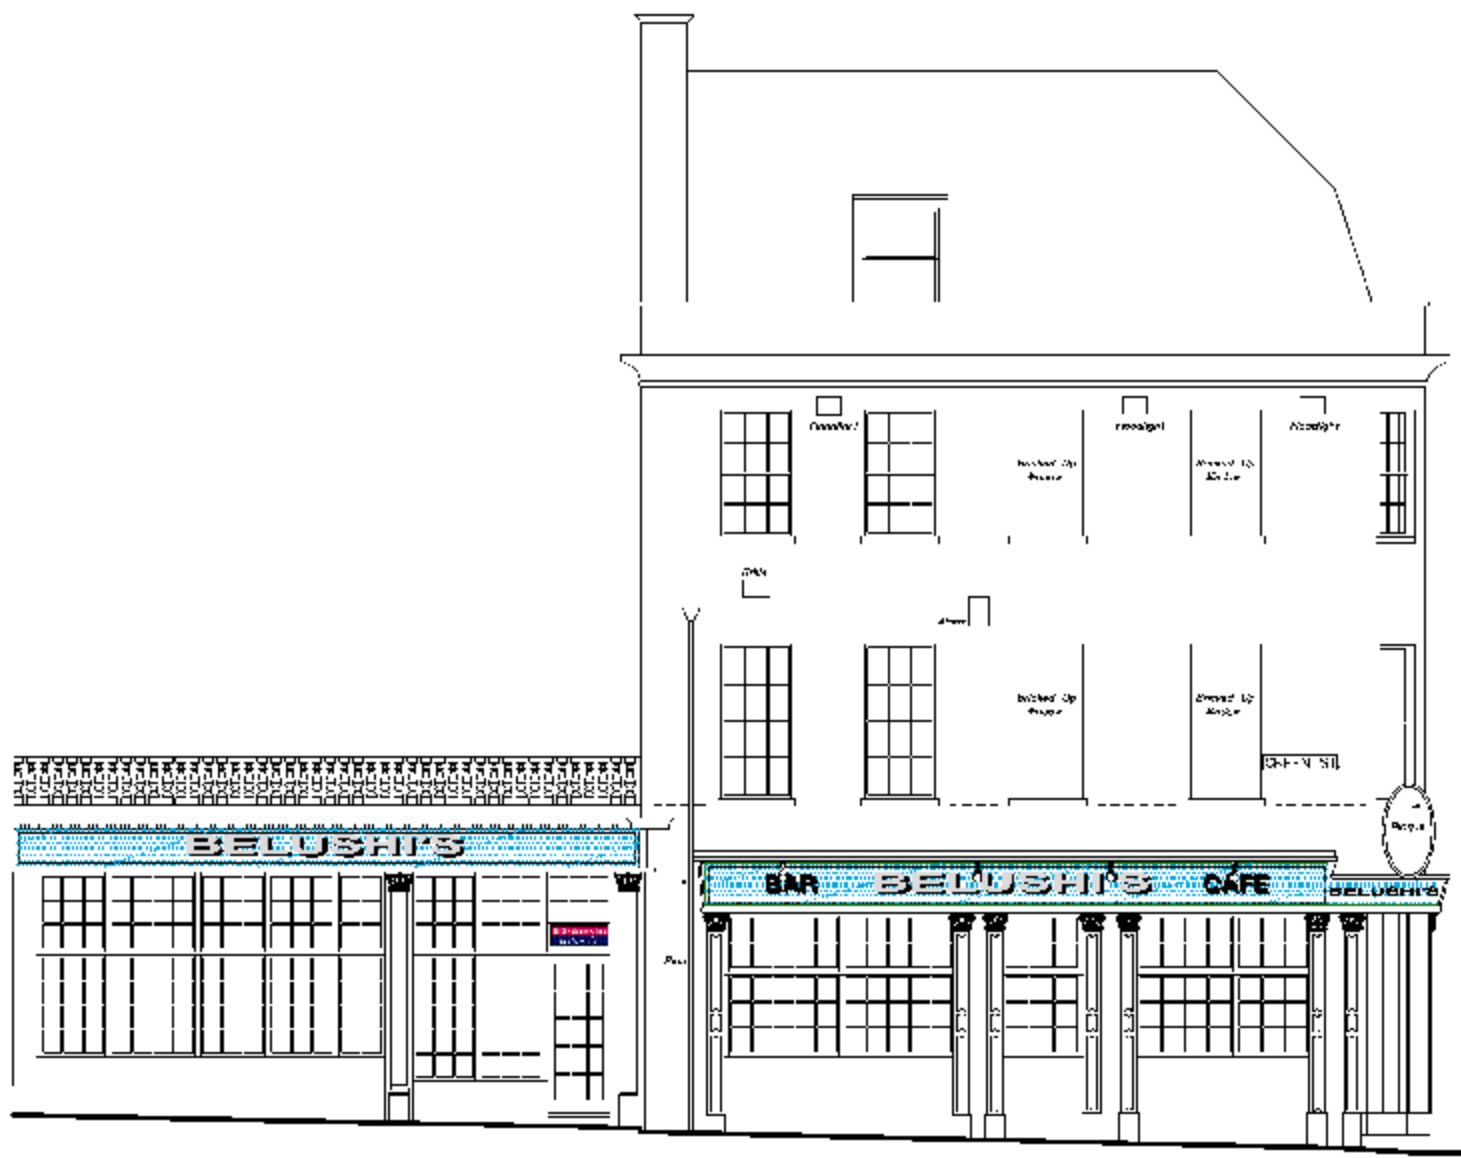

H2010M  
 1:100 Scale Bar  
 0 1 2 3 4 5 6 7 8 9 10 15  
 1:100 Scale Bar Units: Metres

Broad Street Elevation 1:100

Green Street Elevation 1:100

1:100  
 Beds and Bars - Belushi's  
 9 Green Street  
 Bath  
 Somerset  
 Bath

External Alterations  
 Existing  
 Elevations

1:100 Scale Bar

Aug '12

SB'S

111

3020/01

ROGER LOY  
 PARTNERSHIP  
 ARCHITECTS  
 111  
 Bath